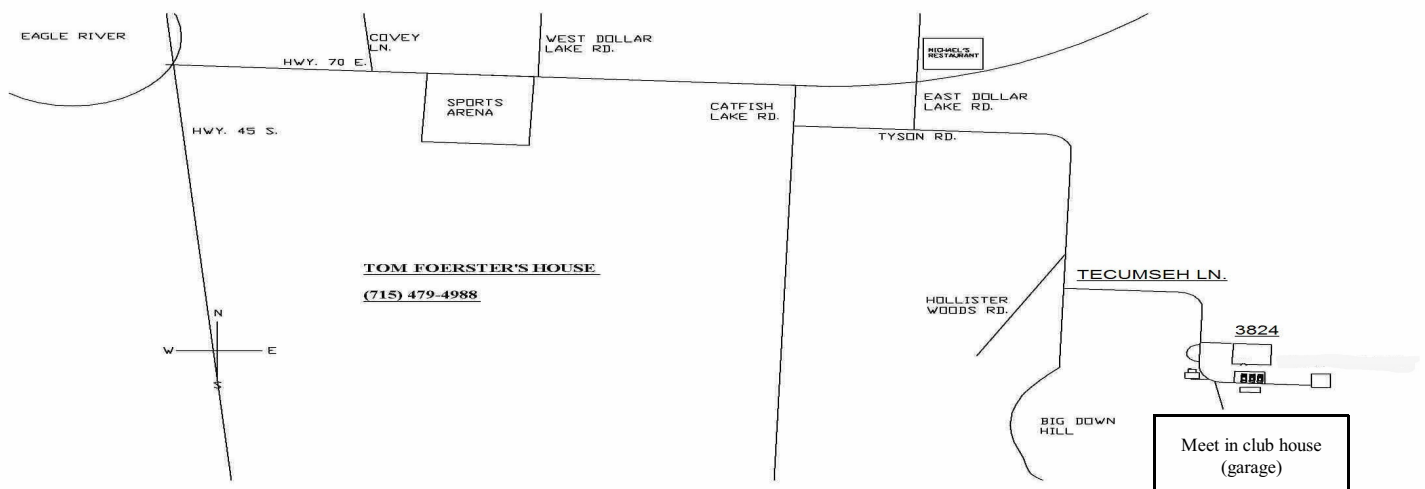

## Model Club Meeting

Every 2<sup>nd</sup>. Saturday of the month at 3:30PM

The meeting place is 3824 Tecumseh Ln. Eagle River, WI

Do you like building models?

Did you build models in the past?

Would you like to learn how to build models?

Would you like to share/show off your models with others?

Come join in the fun! Come to the meeting!

Our club motto is; **“IT’S ALL ABOUT THE BUILD!”**

From Eagle River. Take Hwy.70E to Catfish Lake Rd. Take an immediate Left onto Tyson Rd. Stay on Tyson Rd. For approximately 0.8 mile. Turn Left onto Tecumseh Ln. Follow Tecumseh Ln. To parking area on left. The club meets in the club house/garage of 3824 Tecumseh Ln. Hope to see you there!